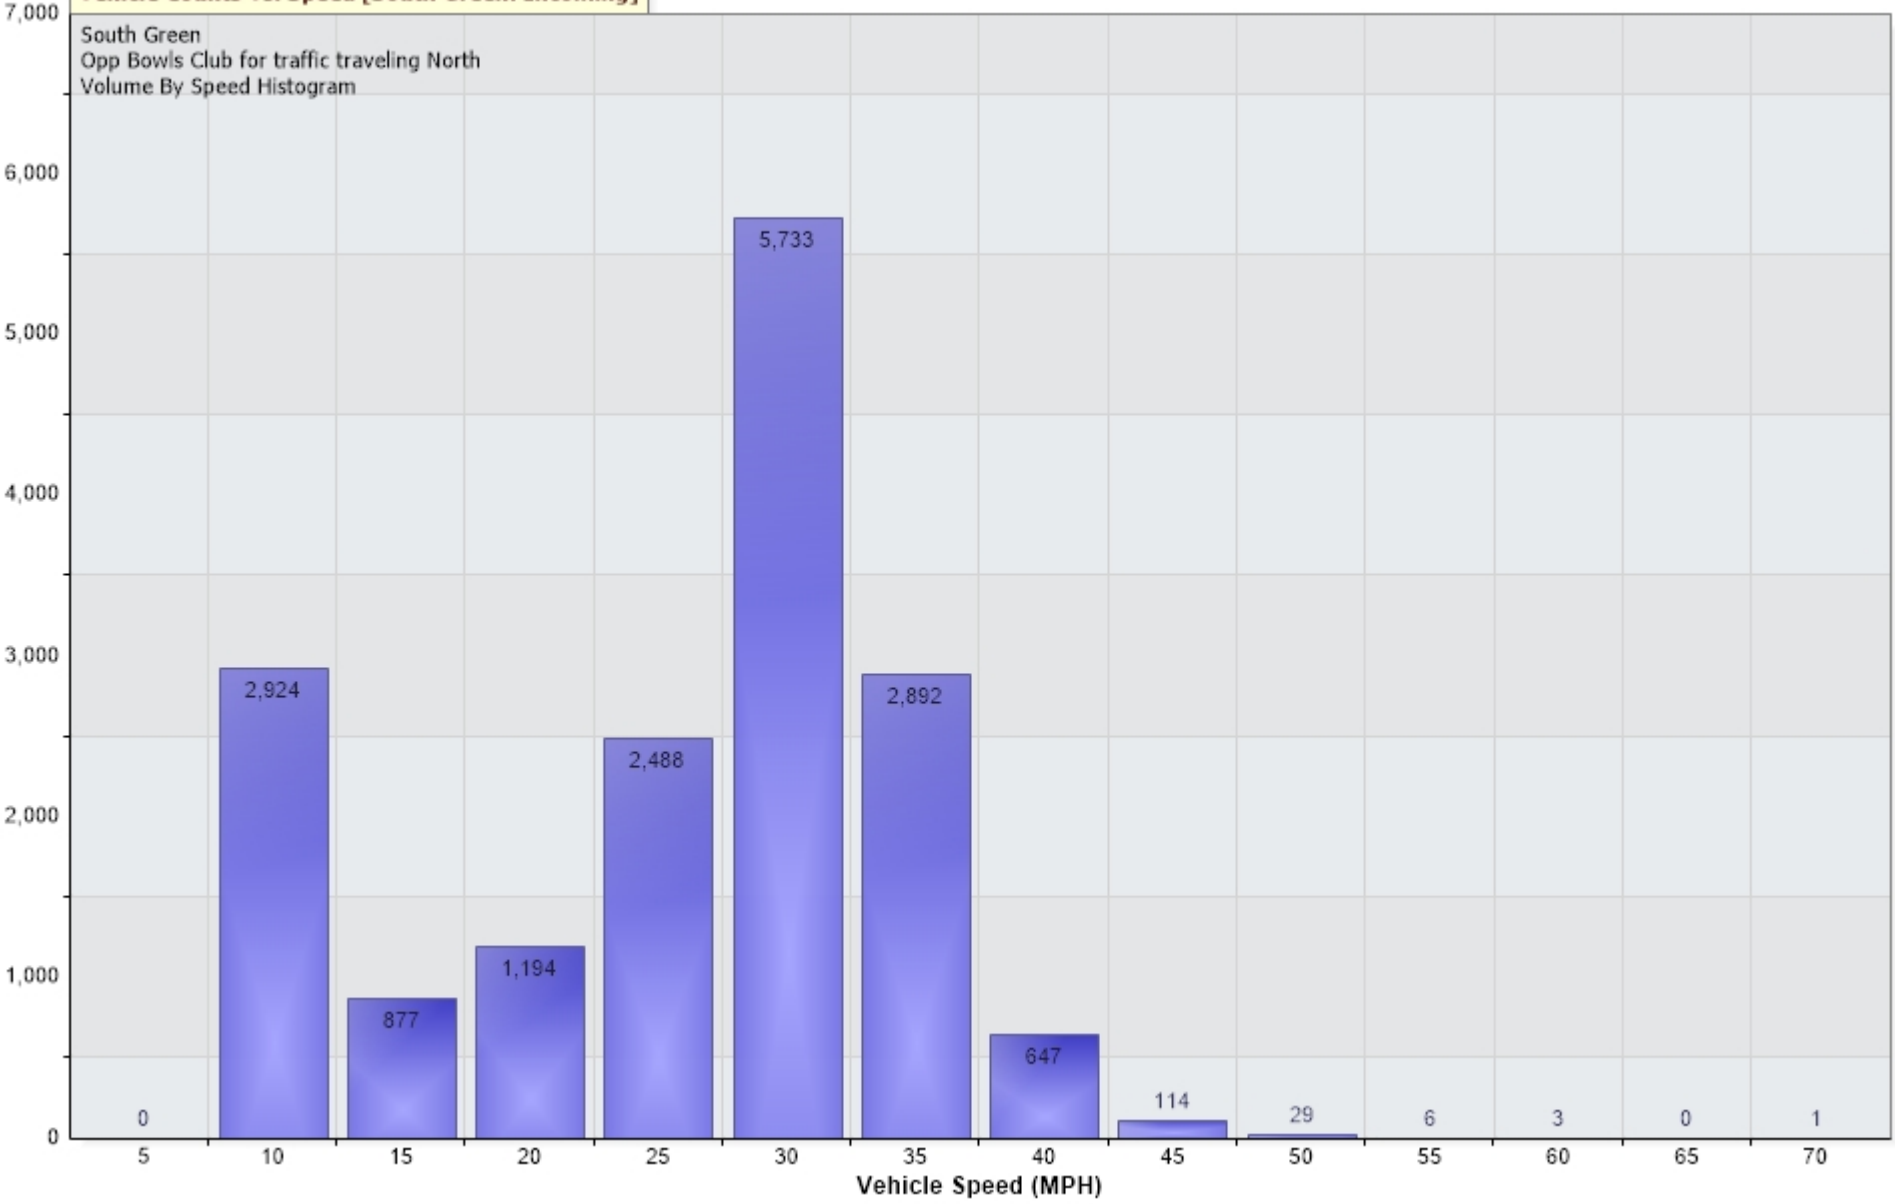

Vehicle Counts Vs. Speed [South Green: Incoming]

South Green
Opp Bows Club for traffic traveling North
Volume By Speed Histogram

16,908 Counts

Vehicle Counts

Vehicle Speed (MPH)