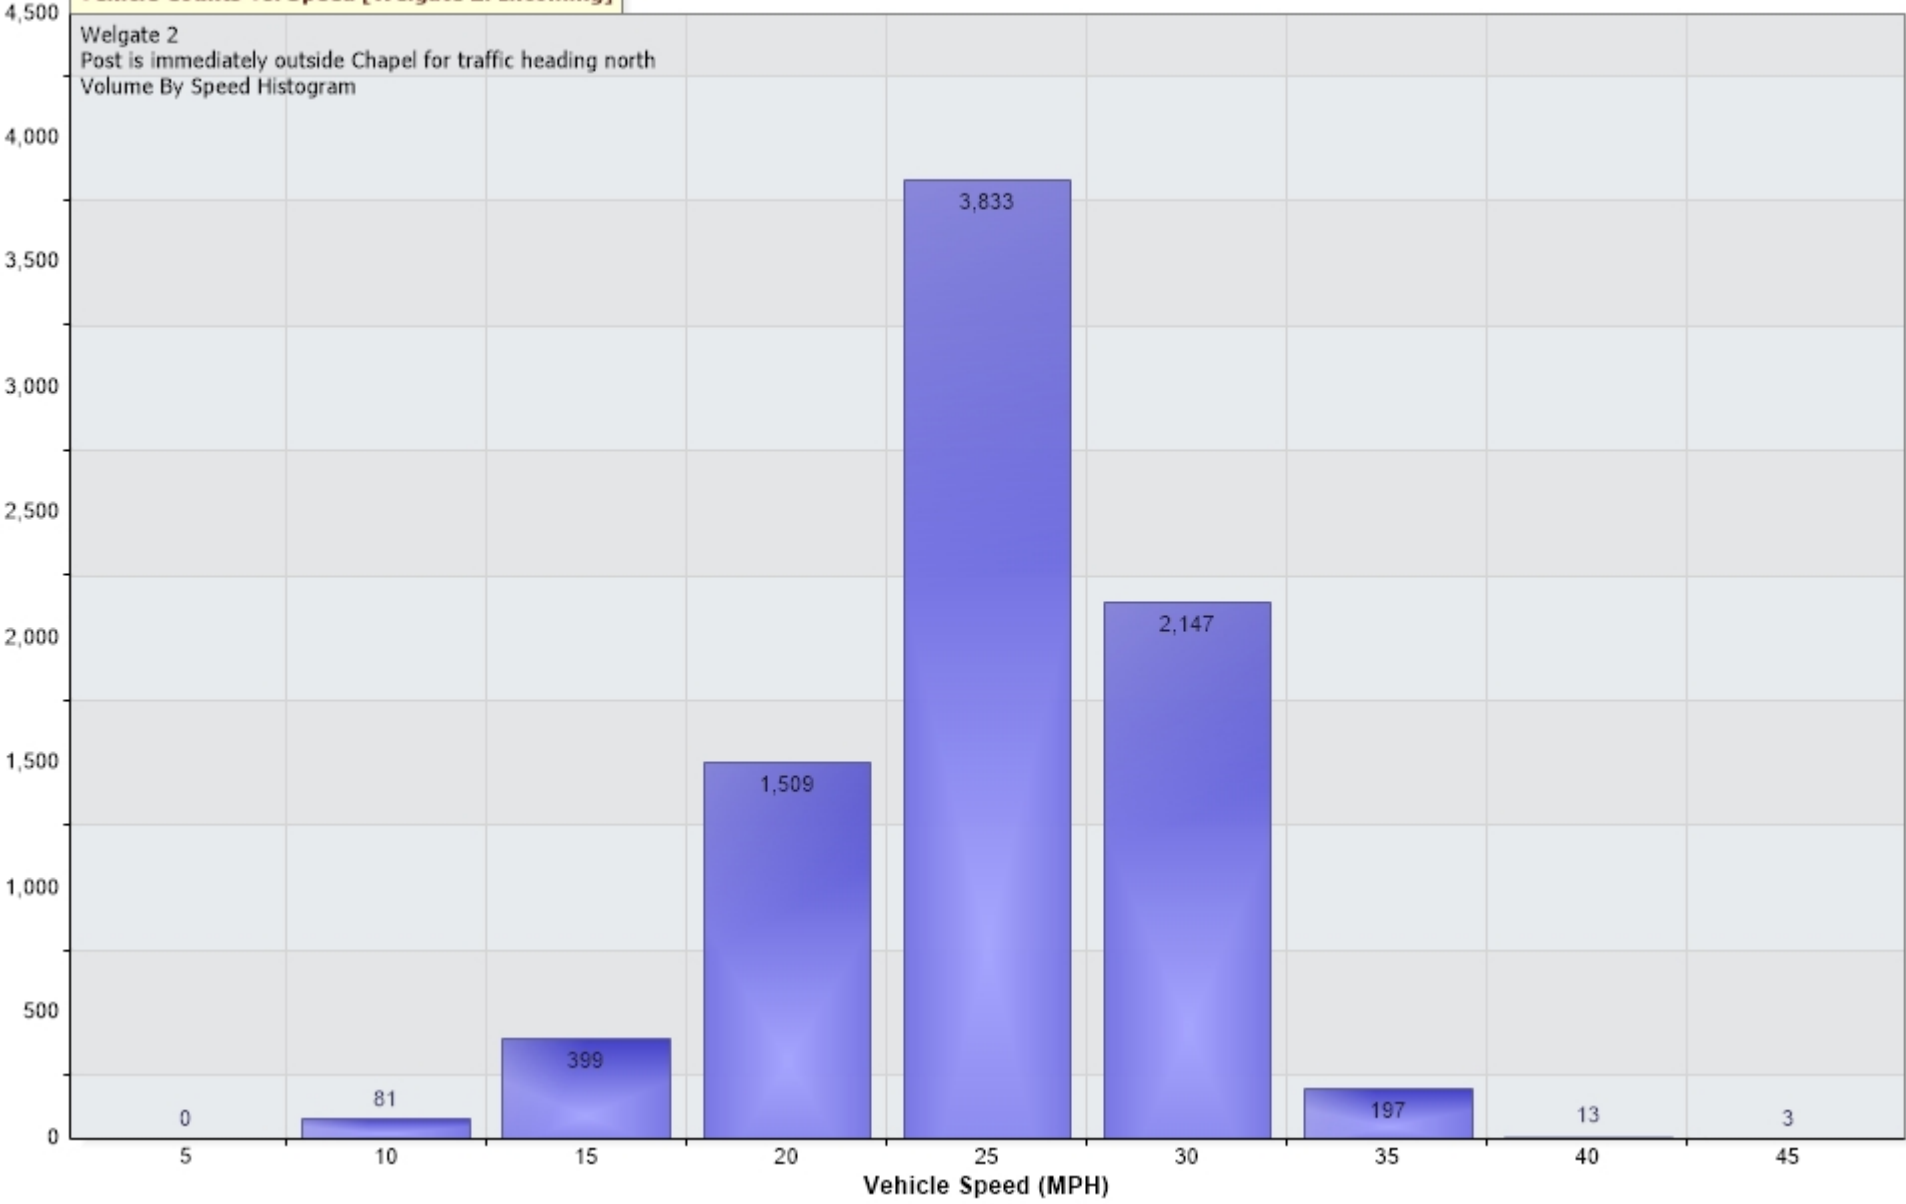

Vehicle Counts Vs. Speed [Welgate 2: Incoming]

Welgate 2
Post is immediately outside Chapel for traffic heading north
Volume By Speed Histogram

8,182 Counts

Vehicle Counts

Vehicle Speed (MPH)