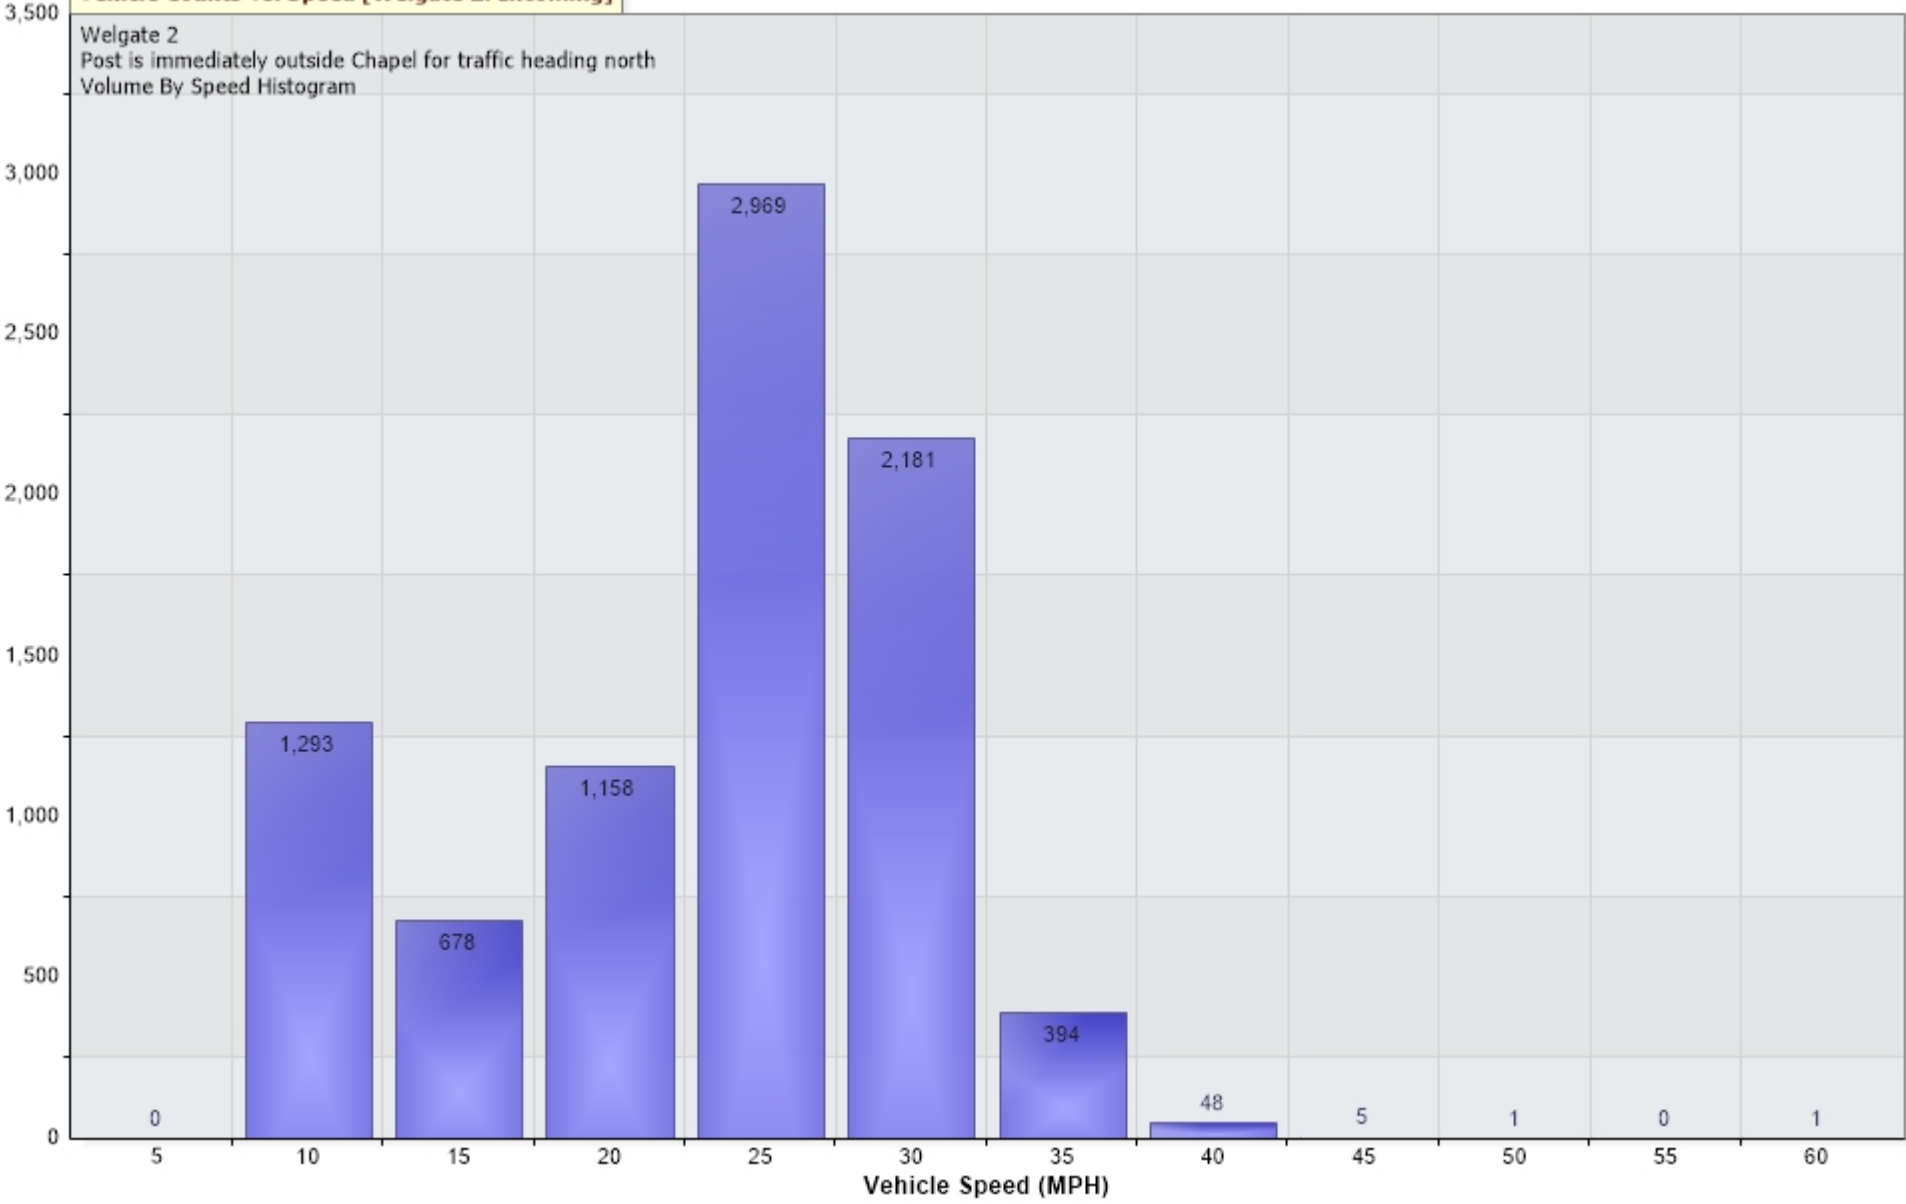

Vehicle Counts Vs. Speed [Welgate 2: Incoming]

Welgate 2  
Post is immediately outside Chapel for traffic heading north  
Volume By Speed Histogram

8,728 Counts

Vehicle Counts

Vehicle Speed (MPH)