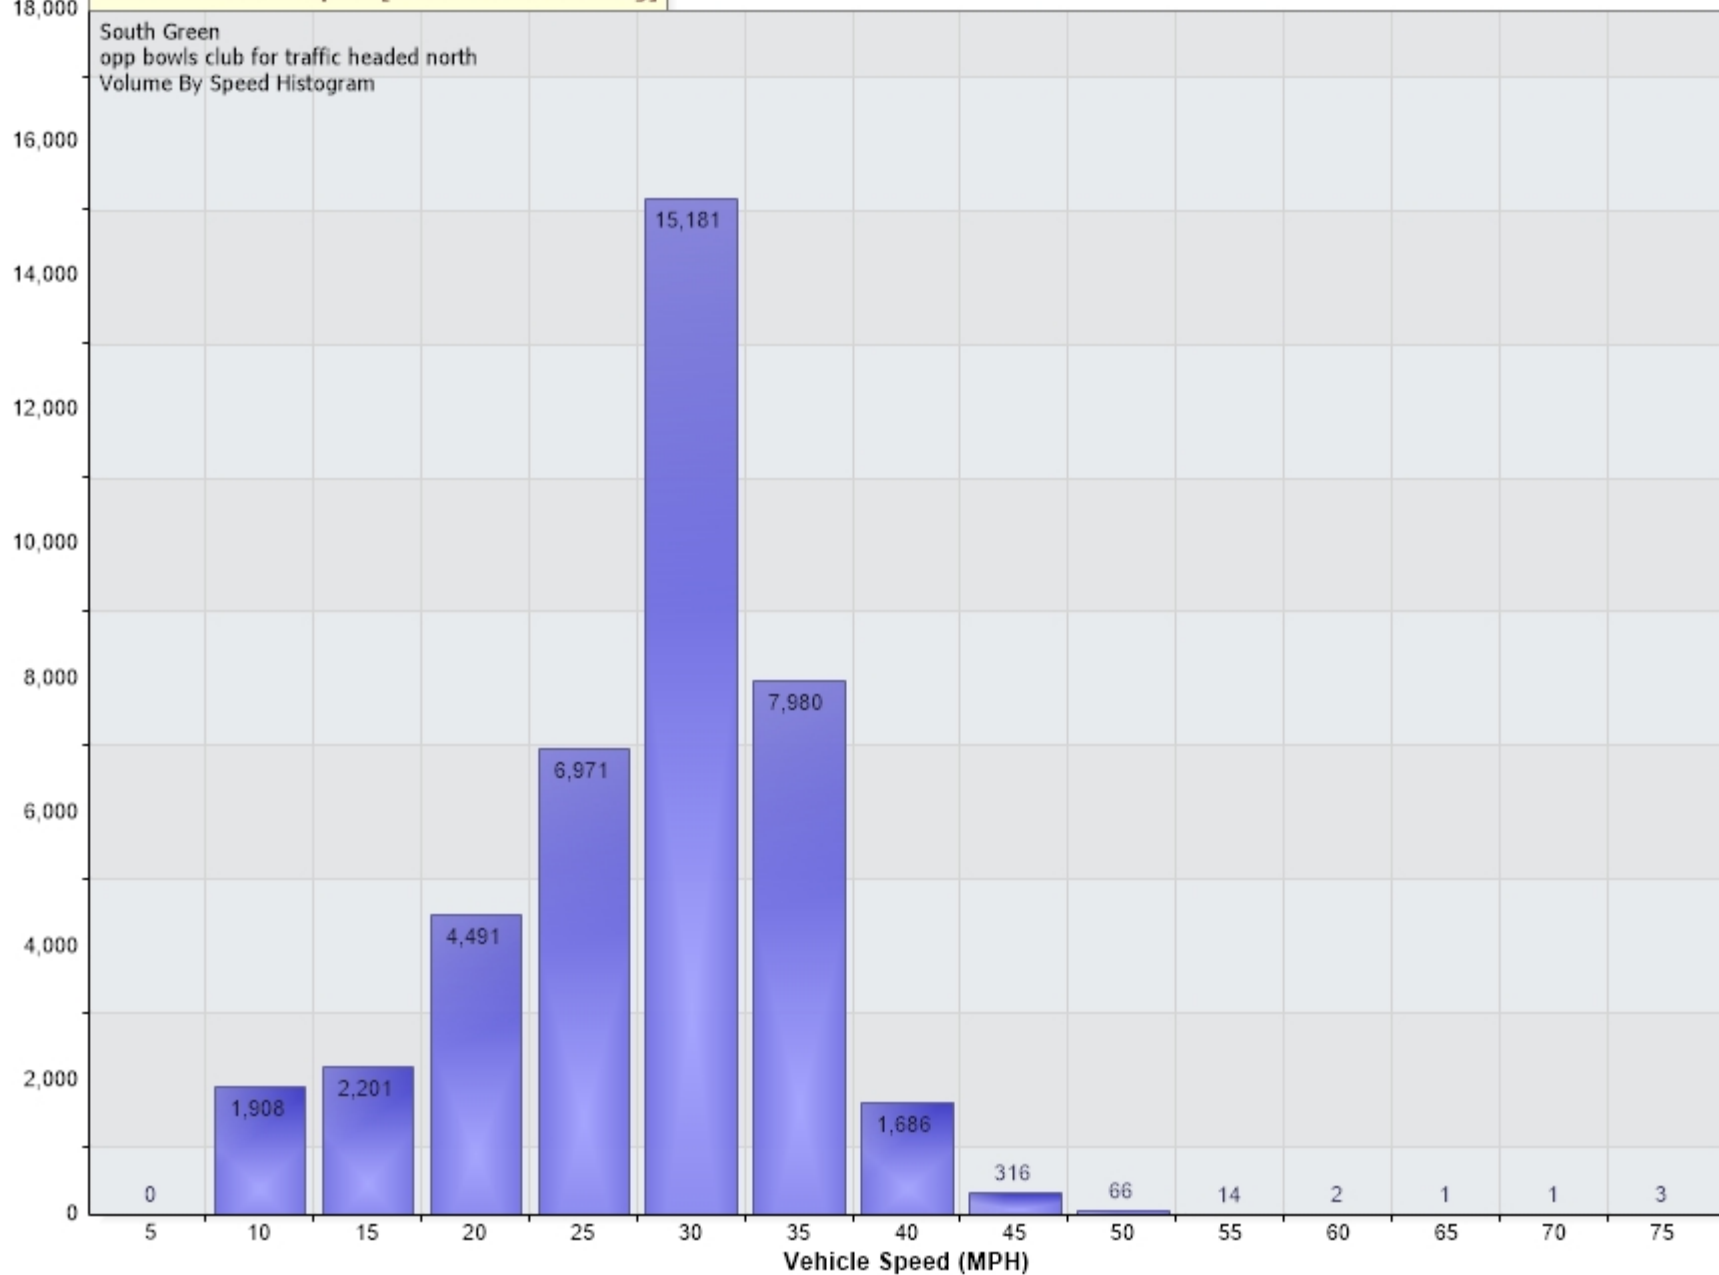

Vehicle Counts Vs. Speed [South Green: Incoming]

South Green
opp bowls club for traffic headed north
Volume By Speed Histogram

40,821 Counts

Vehicle Counts

Vehicle Speed (MPH)